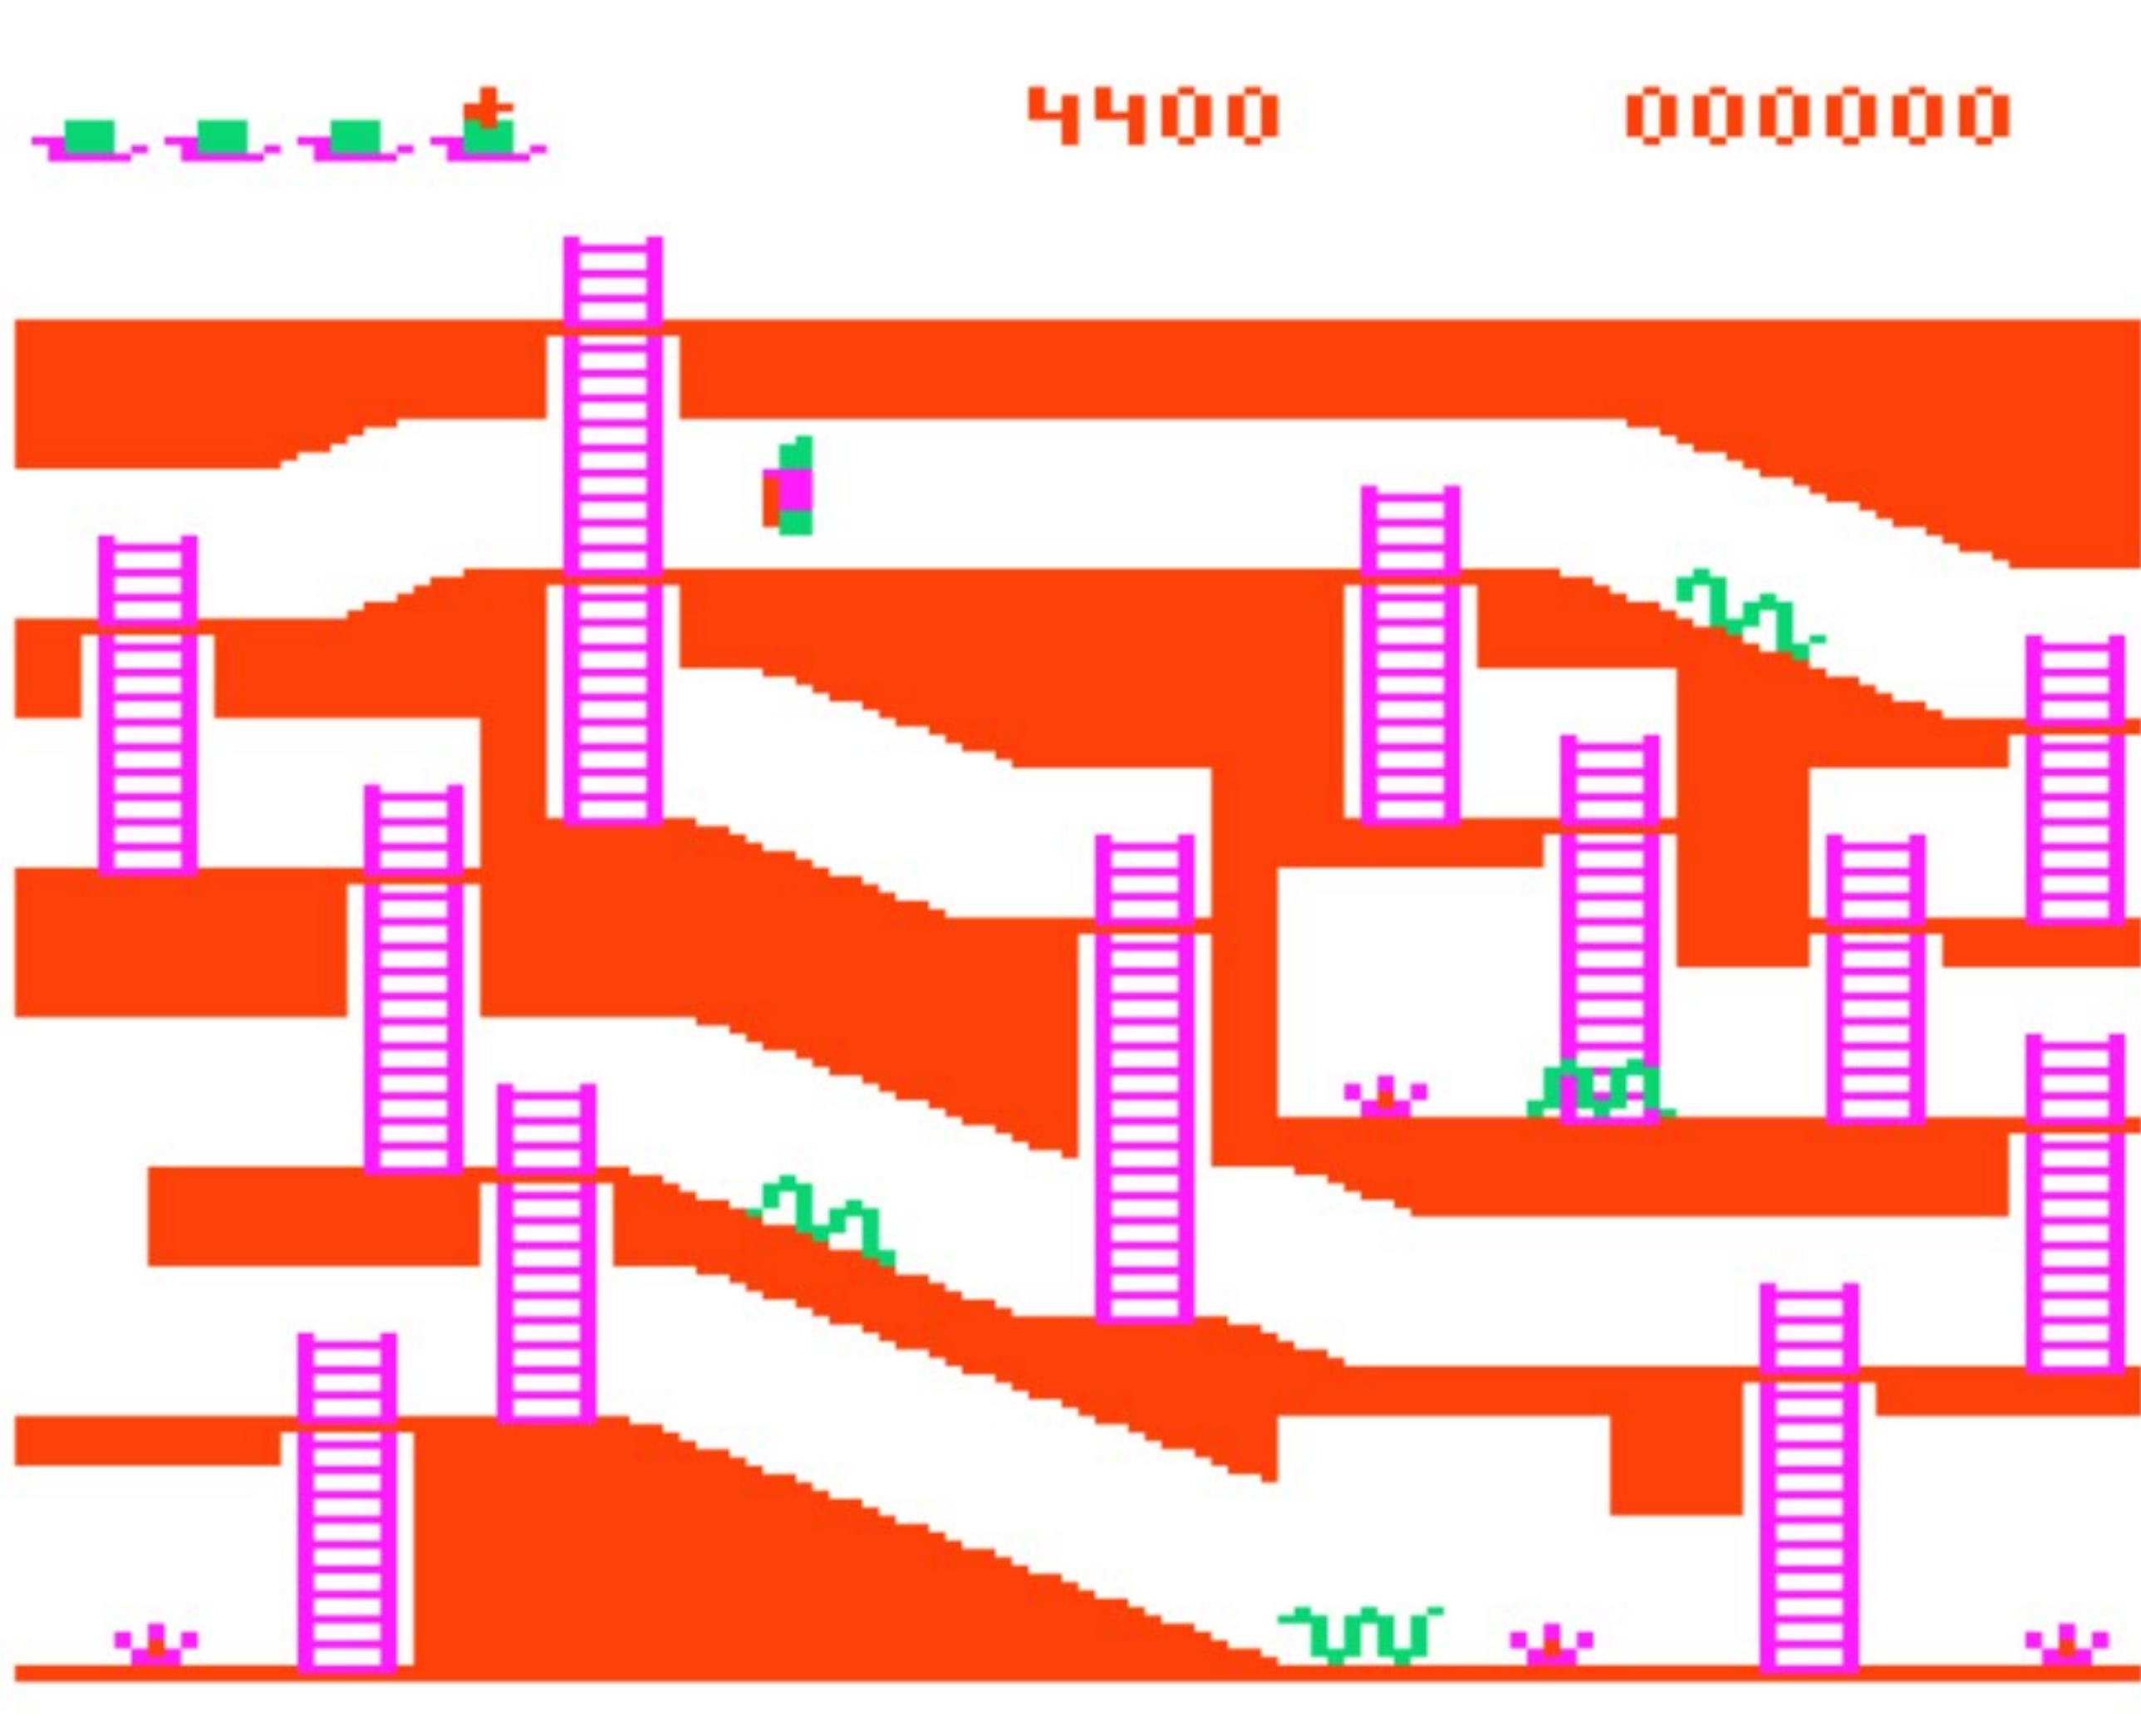

Journey through the caverns of King Tut's Tomb. You are on a quest to find the treasures hidden deep below in the warren of mysterious caverns. You light your way with only a tiny candle that gets dimmer and dimmer as time goes by. Watch out for the snakes and the fearsome ghost of King Tut himself.

5 screens challenge your ability every step of the way in this 100% machine code high resolution graphic quest.

For 1 player... joystick required.

DRAGON
32

Journey through the caverns of King Tut's Tomb. You are on a quest to find the treasures hidden deep below in the warren of mysterious caverns. You light your way with only a tiny candle that gets dimmer and dimmer as time goes by. Watch out for the snakes and the fearsome ghost of King Tut himself.

5 screens challenge your ability every step of the way in this 100% machine code high resolution graphic quest. For 1 player... joystick required.

DRAGON

32

MICRODEAL

KING TUT

LOADING INSTRUCTIONS

For loading instructions see side of cassette.

TO PLAY THE GAME

Make sure your joystick is connected to the right joystick port then enter your name, press enter and the game will begin.

SCORING

1000 points for each treasure removed plus clock time.

5000 points for all treasures removed extra life awarded at 20000 points.

CANDLE

Your candle will start to fade when the clock time reaches 1000. Your candle will go out and your screen black when the clock reaches 0000. You are not DEAD but you must go back to the surface and re-light your candle.

There is no way you can kill or jump snakes or ghosts, so just run and climb away from them. There are 5 levels to challenge your abilities.

COPYRIGHT. This program is copyright to **Microdeal 1984**